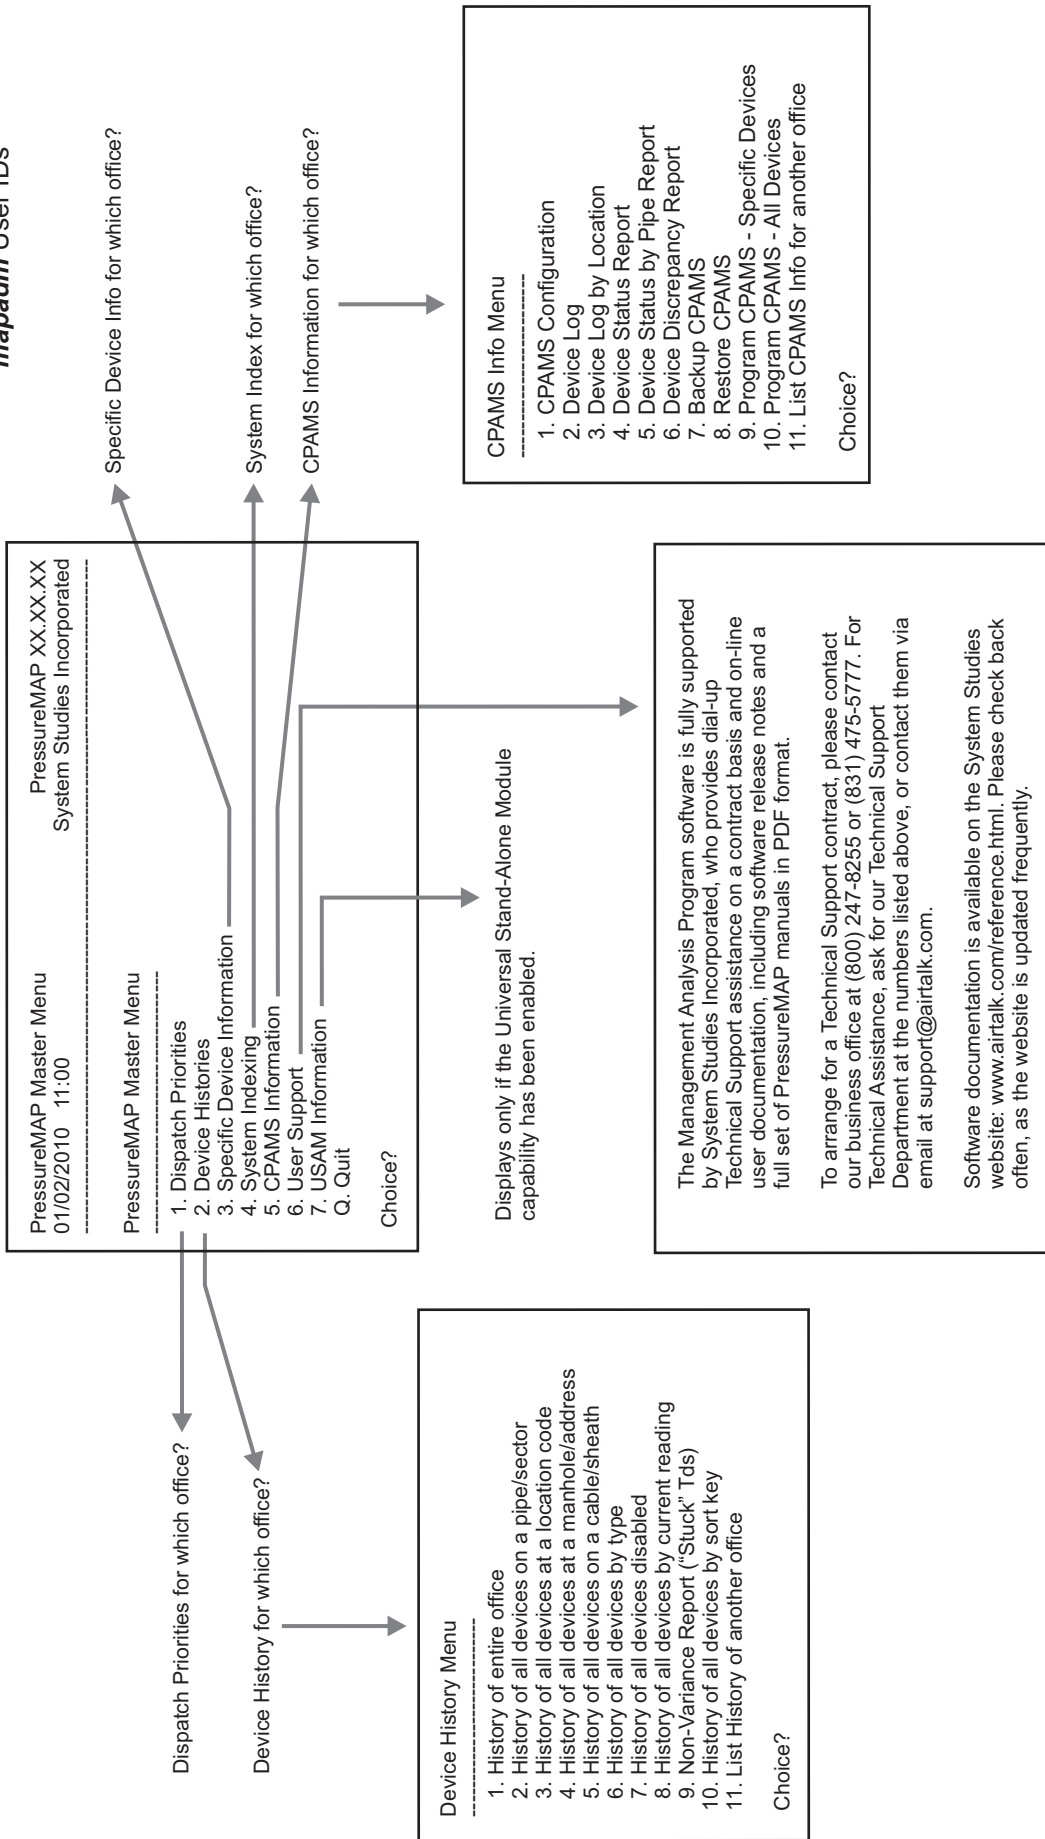

MAP Programs Master Menu Options

MAP Programs Menu is entry level for: **progs** User IDs

PressureMAP Master Menu Options

PressureMAP Master Menu is entry level for:
pmap User IDs
tron User IDs
melard User IDs
mapadm User IDs

ReportMAP Master Menu Options

ReportMAP Master Menu
10/08/2008 11:00

ReportMAP Master Menu
10/08/2008 11:00
System Studies Incorporated

ReportMAP Master Menu

1. Dispatcher
2. Monthly Reports
3. Data Sorter
4. OAU Calculator
5. User Support
- Q. Quit

Choice?

Distribute Dispatches to which Report Center?

Data Sorter Master Menu
11/27/2008 10:33

ReportMAP XX.XX.XX
System Studies Incorporated

Data Sorter Master Menu

1. Pin Selector
- Q. Quit

Choice?

Assignment and Configuration for which office?

Pin Selector
11/27/2008 11:32

ReportMAP XX.XX.XX
System Studies Incorporated

Pin Selector for (LSS EXAMPLE OFFICE)

1. Log of Access Numbers
2. Log of Access Numbers in Use
3. Log of Access Numbers Available
4. Log of Access Numbers Dedicated
5. Log of Devices with NONE as the Access Number
6. Dedicate Access Numbers
7. Release Access Numbers
8. LSS Configuration
9. View Another Office
- Q. Quit