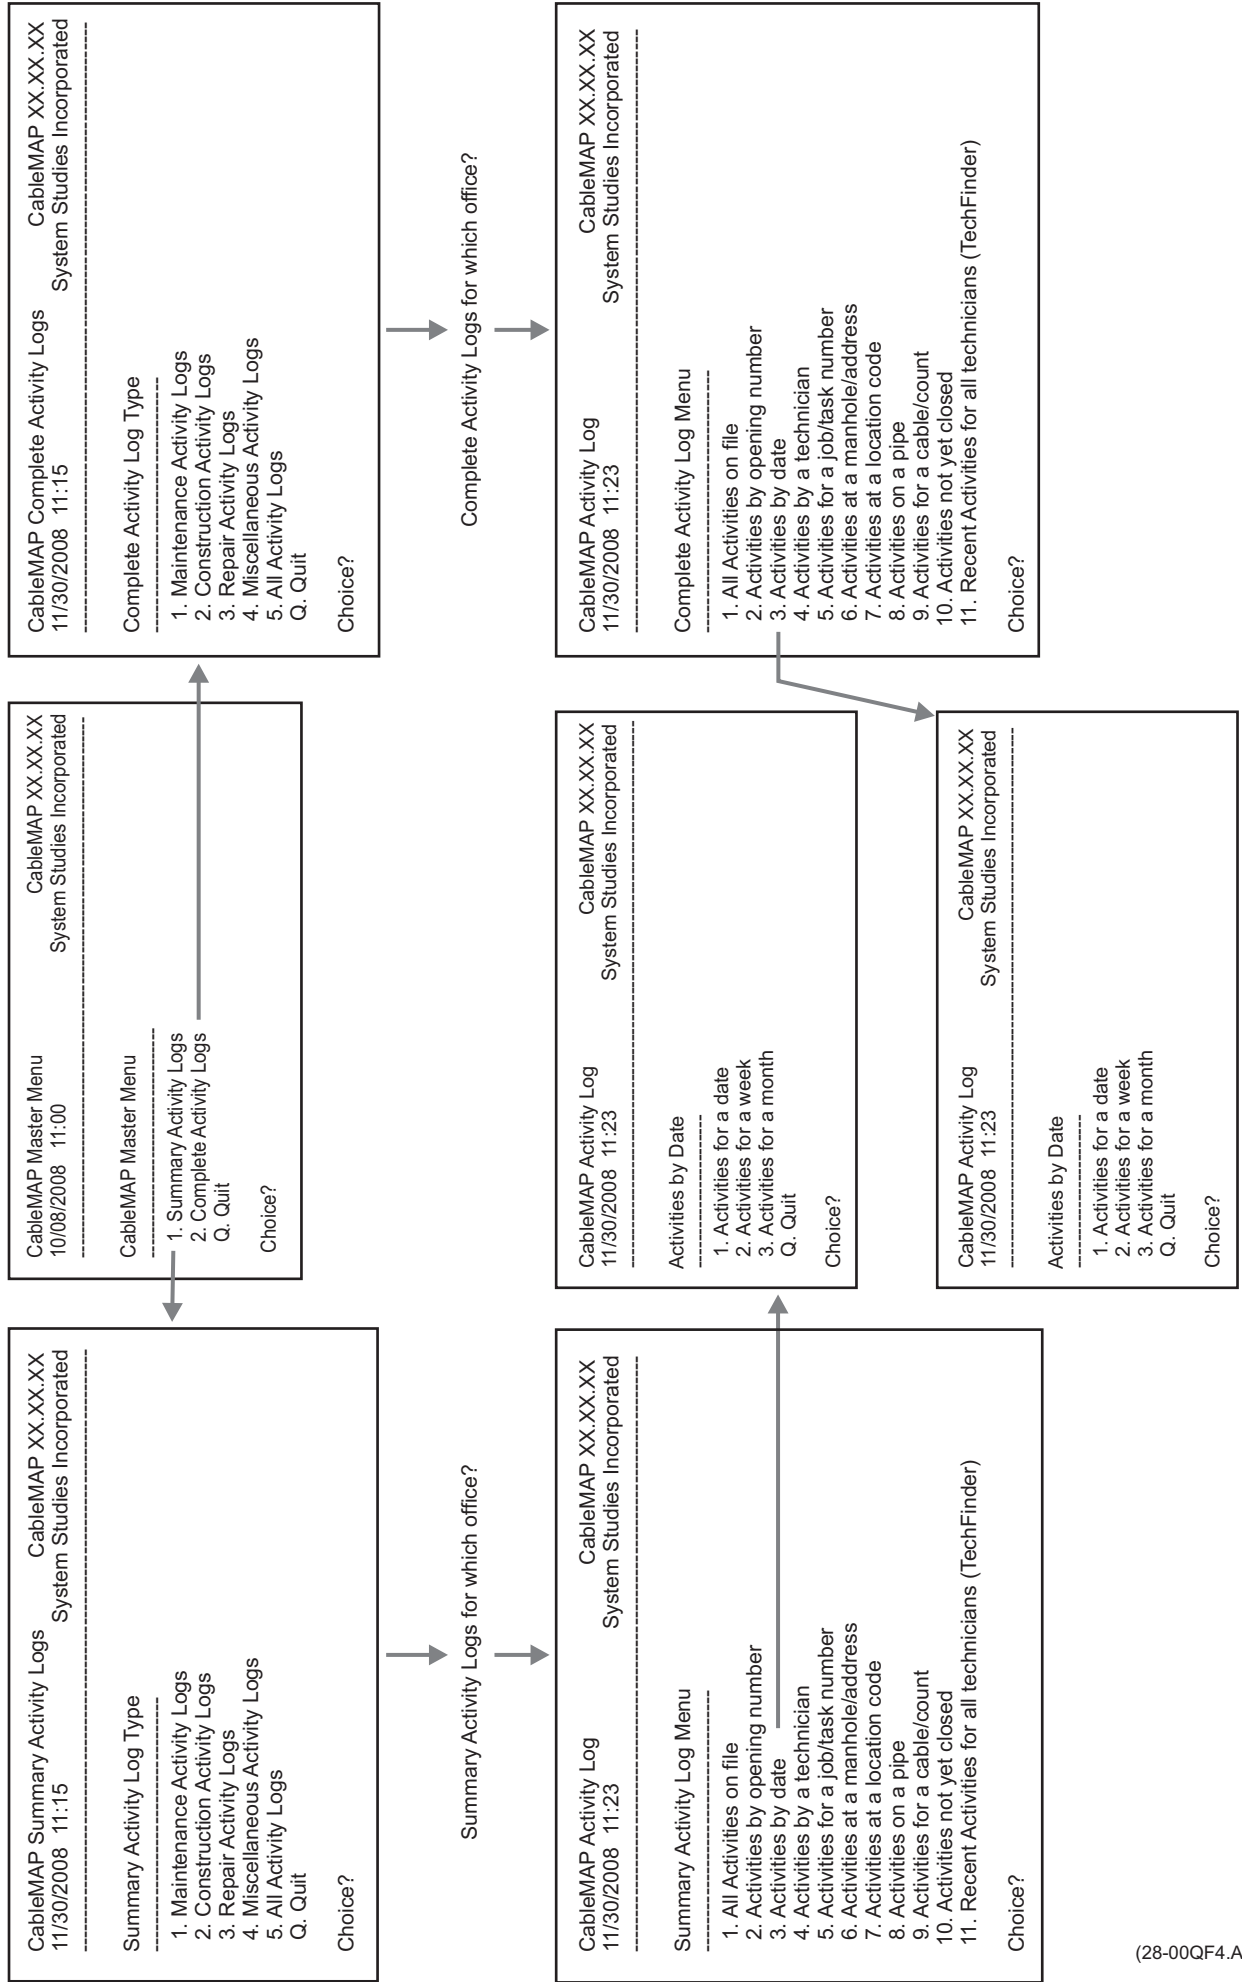

MAP Programs Master Menu Options

MAP Programs Menu is entry level for: **progs** User IDs

PressureMAP Master Menu Options

PressureMAP Master Menu is entry level for:
pmap User IDs
tron User IDs
melard User IDs
mapadm User IDs

Pin Selector
11/27/2008 11:32

ReportMAP XX.XX.XX
System Studies Incorporated

Pin Selector for (LSS EXAMPLE OFFICE)

1. Log of Access Numbers
2. Log of Access Numbers in Use
3. Log of Access Numbers Available
4. Log of Access Numbers Dedicated
5. Log of Devices with NONE as the Access Number
6. Dedicate Access Numbers
7. Release Access Numbers
8. LSS Configuration
9. View Another Office
- Q. Quit

Choice?

Pin Selector
11/27/2008 11:32

ReportMAP XX.XX.XX
System Studies Incorporated

Pin Selector for (EZA EXAMPLE OFFICE)

1. Log of Access Numbers
2. Log of Access Numbers in Use
3. Log of Access Numbers Available
4. Log of Access Numbers Dedicated
5. Log of Devices with NONE as the Access Number
6. Dedicate Access Numbers
7. Release Access Numbers
8. View Another Office
- Q. Quit

Choice?

CableMAP Master Menu Options

AlarmMAP Master Menu Options

CPAMS Diagnostics Options

User Initiated Operations Menu Options