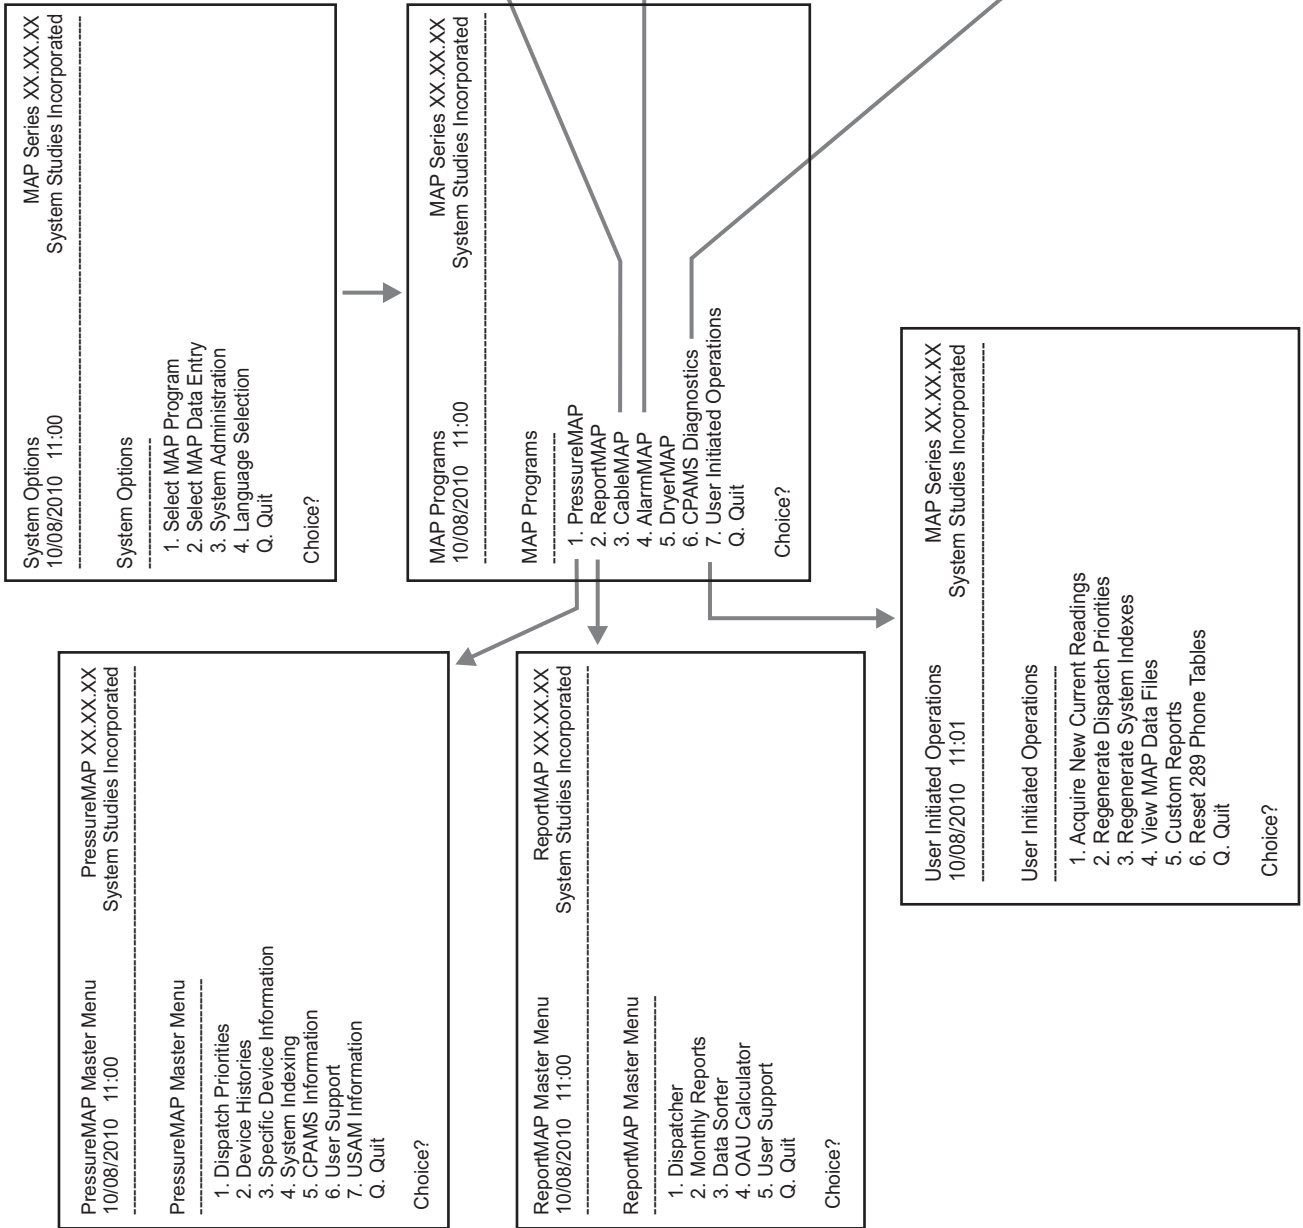

MAP Programs Master Menu Options

MAP Programs Menu is entry level for: **progs** User IDs

PressureMAP Master Menu Options

PressureMAP Master Menu is entry level for:
pmap User IDs
tron User IDs
melard User IDs
mapadm User IDs

ReportMAP Master Menu Options

ReportMAP Master Menu
10/08/2008 11:00

ReportMAP Master Menu
10/08/2008 11:00
System Studies Incorporated

ReportMAP Master Menu

1. Dispatcher
2. Monthly Reports
3. Data Sorter
4. OAU Calculator
5. User Support
- Q. Quit

Choice?

Distribute Dispatches to which Report Center?

Data Sorter Master Menu
11/27/2008 10:33

ReportMAP XX.XX.XX
System Studies Incorporated

Data Sorter Master Menu

1. Pin Selector
- Q. Quit

Choice?

Assignment and Configuration for which office?

Choice?

Pin Selector
11/27/2008 11:32

ReportMAP XX.XX.XX
System Studies Incorporated

Pin Selector for (EZA EXAMPLE OFFICE)

1. Log of Access Numbers
2. Log of Access Numbers in Use
3. Log of Access Numbers Available
4. Log of Access Numbers Dedicated
5. Log of Devices with NONE as the Access Number
6. Dedicate Access Numbers
7. Release Access Numbers
8. View Another Office
- Q. Quit