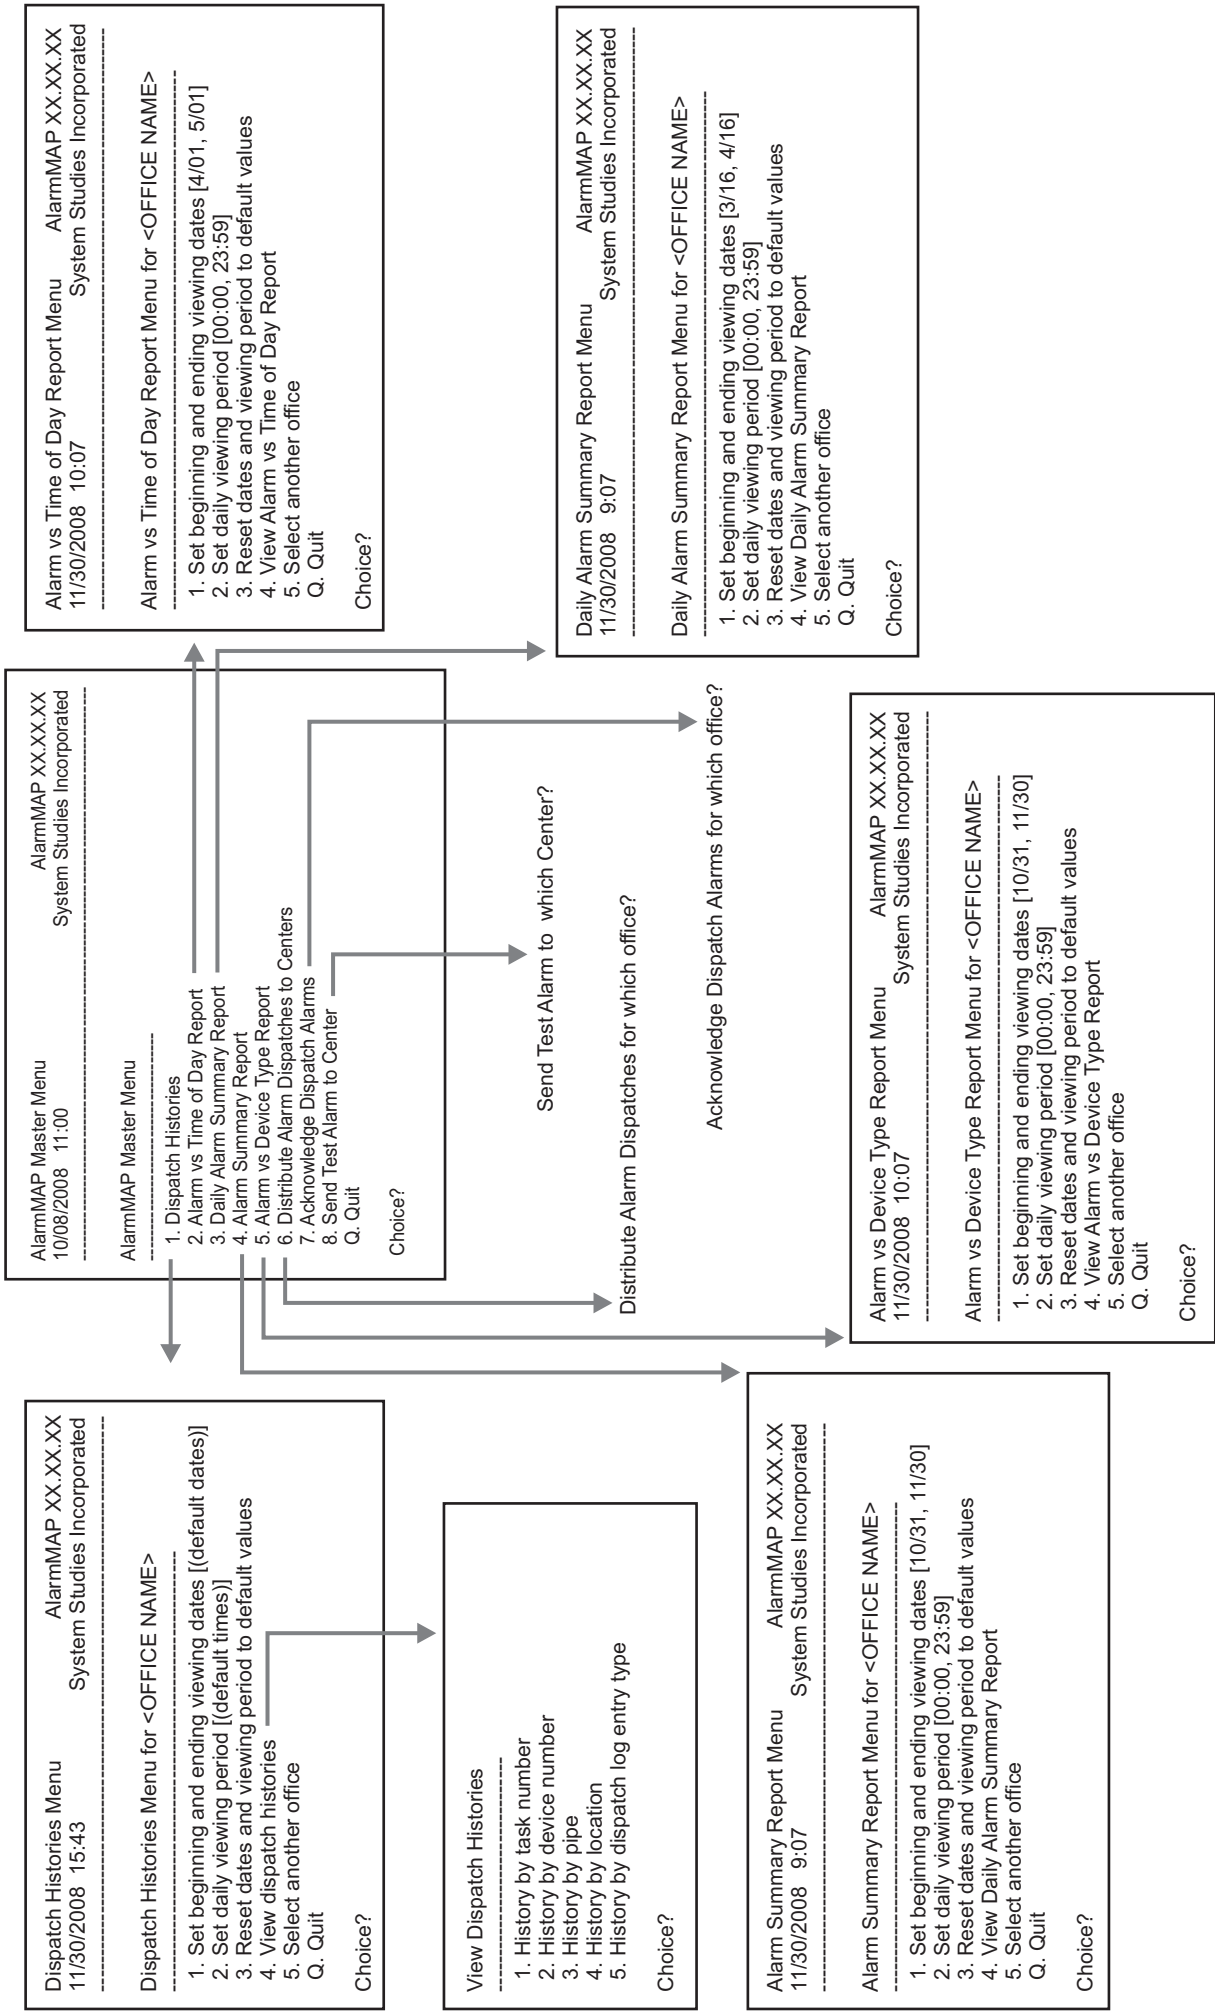

AlarmMAP Master Menu Options