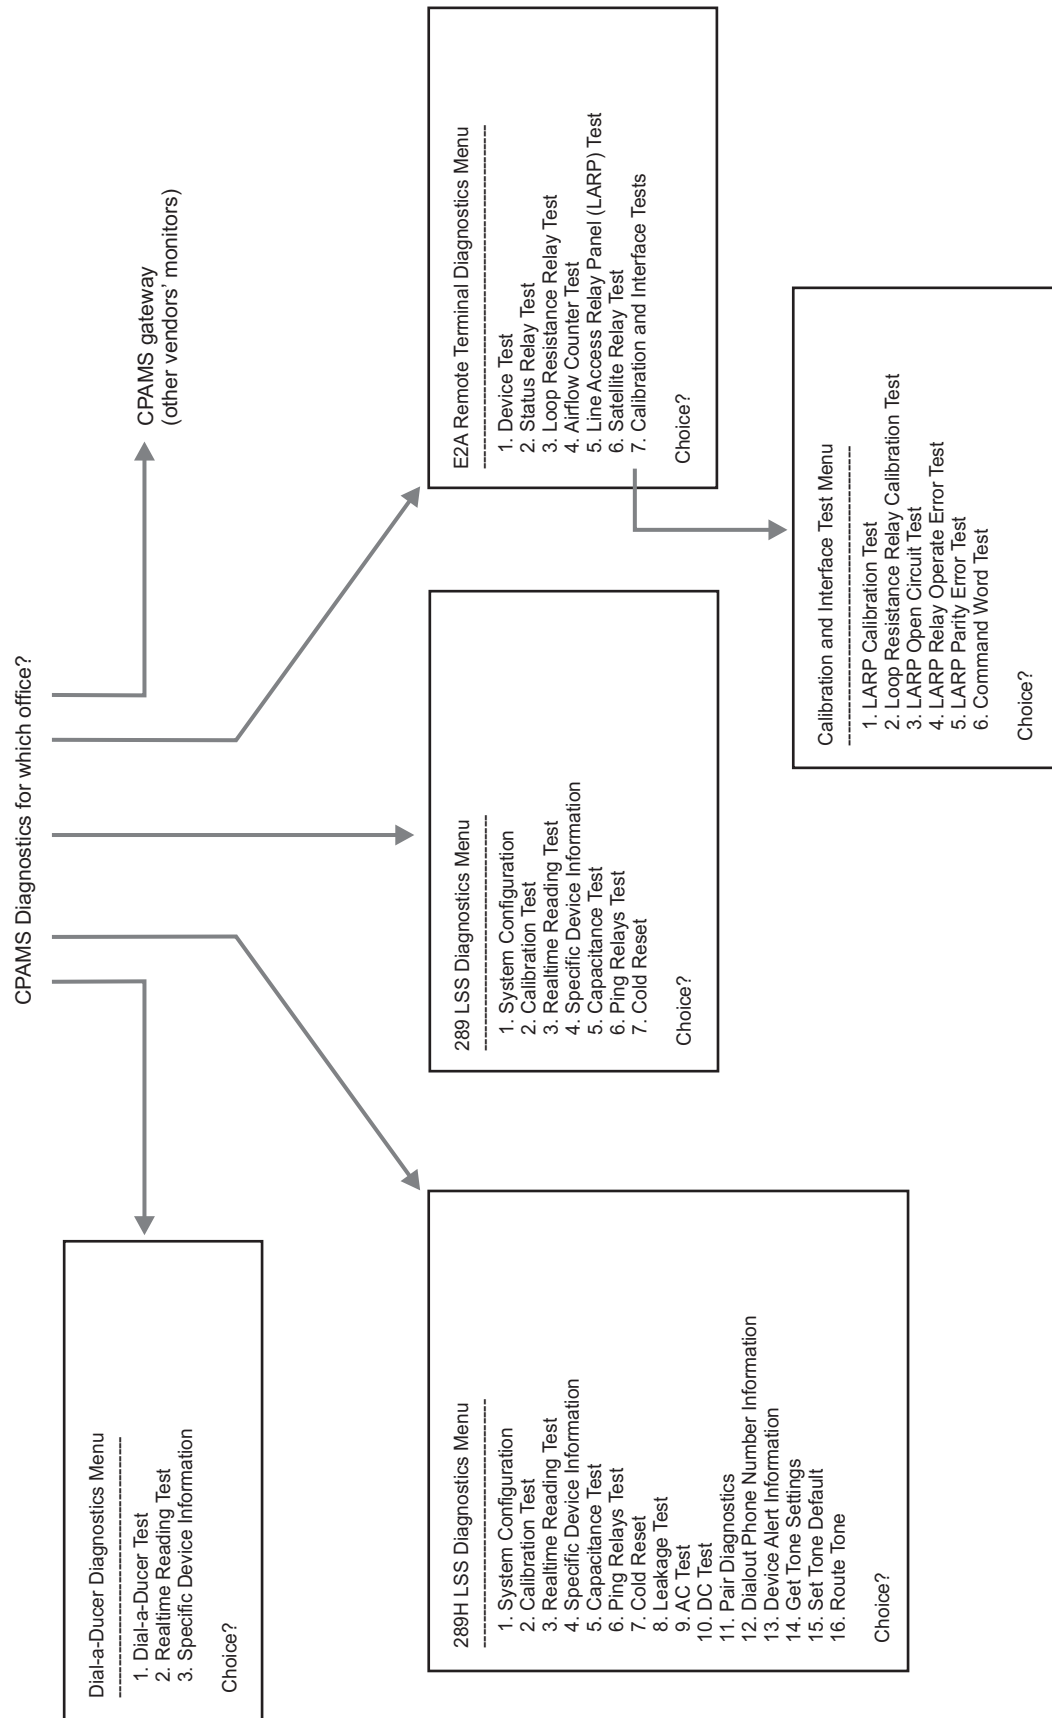

MAP Programs Master Menu Options

MAP Programs Menu is entry level for: **progs** User IDs

PressureMAP Master Menu Options

PressureMAP Master Menu is entry level for:
pmap User IDs
tron User IDs
melard User IDs
mapadm User IDs

Pin Selector
11/27/2008 11:32

ReportMAP XX.XX.XX
System Studies Incorporated

Pin Selector for (LSS EXAMPLE OFFICE)

1. Log of Access Numbers
2. Log of Access Numbers in Use
3. Log of Access Numbers Available
4. Log of Access Numbers Dedicated
5. Log of Devices with NONE as the Access Number
6. Dedicate Access Numbers
7. Release Access Numbers
8. LSS Configuration
9. View Another Office
- Q. Quit

Choice?

Pin Selector
11/27/2008 11:32

ReportMAP XX.XX.XX
System Studies Incorporated

Pin Selector for (EZA EXAMPLE OFFICE)

1. Log of Access Numbers
2. Log of Access Numbers in Use
3. Log of Access Numbers Available
4. Log of Access Numbers Dedicated
5. Log of Devices with NONE as the Access Number
6. Dedicate Access Numbers
7. Release Access Numbers
8. View Another Office
- Q. Quit

Choice?

CableMAP Master Menu Options

AlarmMAP Master Menu Options

CPAMS Diagnostics Options

User Initiated Operations Menu Options